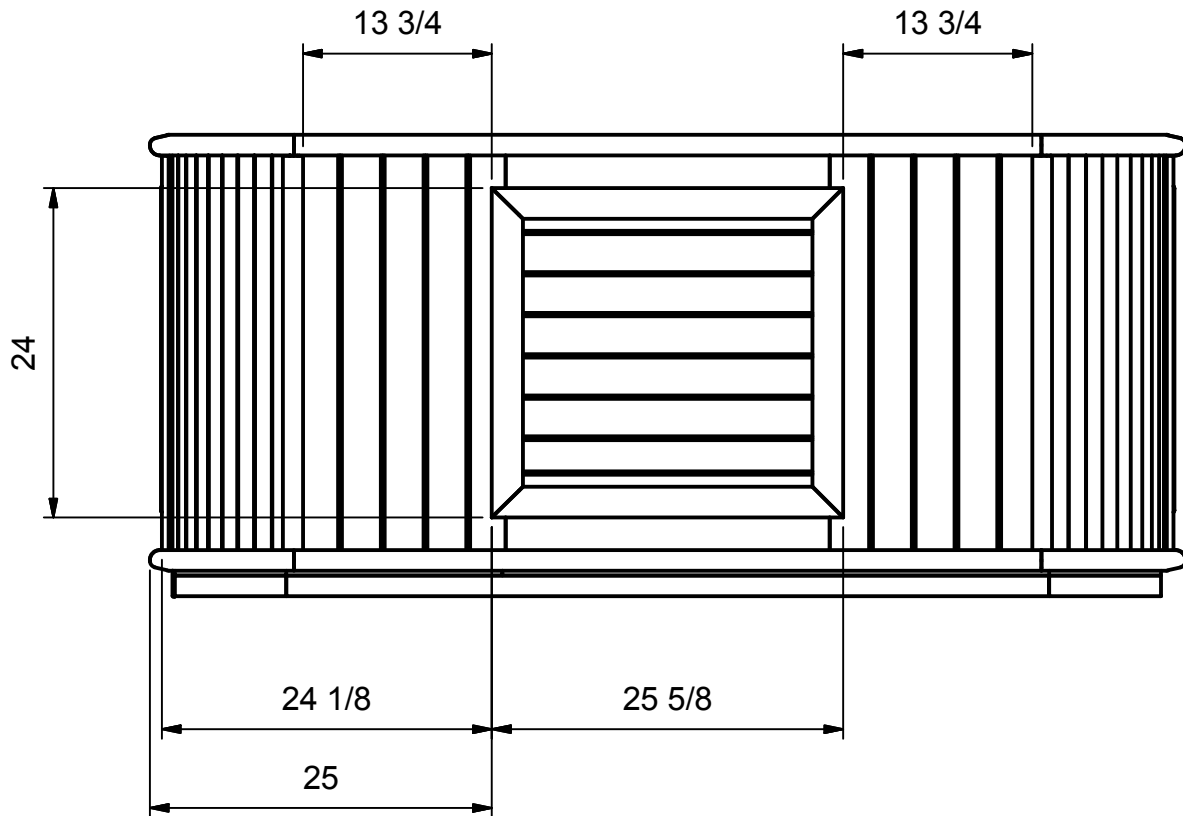

DIMENSIONS IN INCHES

*** DIMENSIONS ARE APPROXIMATE ***

DRAWN JLT	2/20/2018	Blue Falls Manufacturing Ltd.		
CHECKED		TITLE		
QA		TIMBERWOLF SHELL_CABINET_FLOOR DIMENSIONS (in)		
MFG		SIZE	DWG NO	REV
APPROVED		A4		
		SCALE		SHEET 1 OF 2

DIMENSIONS IN INCHES

*** DIMENSIONS ARE APPROXIMATE ***

DRAWN JLT	2/20/2018	Blue Falls Manufacturing Ltd.		
CHECKED				
QA		TITLE		
MFG		TIMBERWOLF SHELL_CABINET_FLOOR DIMENSIONS (in)		
APPROVED		SIZE	DWG NO	REV
		A4		
		SCALE	SHEET 2 OF 2	