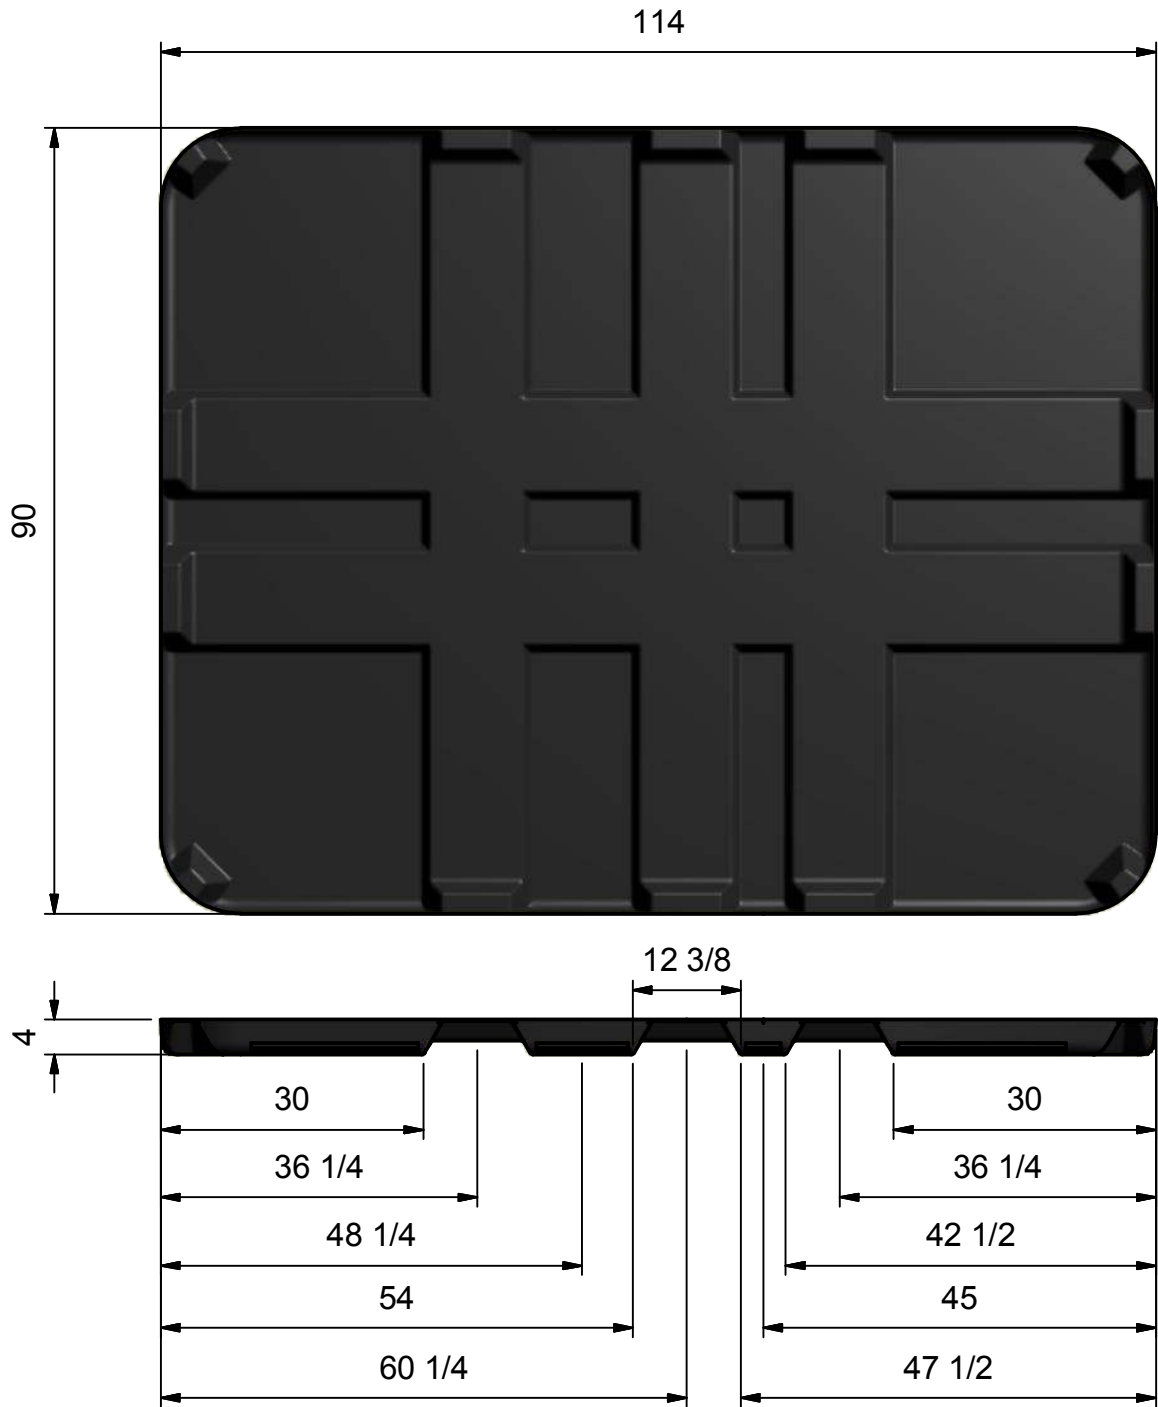

DIMENSIONS IN INCHES

*** DIMENSIONS ARE APPROXIMATE ***

DRAWN JLT	3/23/2016	Blue Falls Manufacturing Ltd.		
CHECKED		TITLE		
QA		SUMMIT XL SHELL_CABINET_FLOOR DIMENSIONS (in)		
MFG		SIZE	DWG NO	REV
APPROVED		A4		
		SCALE		SHEET 1 OF 4

DIMENSIONS IN INCHES

*** DIMENSIONS ARE APPROXIMATE ***

DRAWN JLT	3/23/2016	Blue Falls Manufacturing Ltd.		
CHECKED		TITLE		
QA		SUMMIT XL SHELL_CABINET_FLOOR DIMENSIONS (in)		
MFG		SIZE	DWG NO	REV
APPROVED		A4		
		SCALE		SHEET 2 OF 4

SUMMIT XL FLOOR LONG SIDE

DIMENSIONS IN INCHES

*** DIMENSIONS ARE APPROXIMATE ***

DRAWN JLT	3/23/2016	Blue Falls Manufacturing Ltd.		
CHECKED		TITLE		
QA		SUMMIT XL SHELL_CABINET_FLOOR DIMENSIONS (in)		
MFG		SIZE	DWG NO	REV
APPROVED		A4		
		SCALE		SHEET 3 OF 4

SUMMIT XL FLOOR SHORT SIDE

DIMENSIONS IN INCHES

*** DIMENSIONS ARE APPROXIMATE ***

DRAWN JLT	3/23/2016	Blue Falls Manufacturing Ltd.		
CHECKED				
QA		TITLE		
MFG		SUMMIT XL SHELL_CABINET_FLOOR DIMENSIONS (in)		
APPROVED		SIZE	DWG NO	REV
		A4		
		SCALE		SHEET 4 OF 4