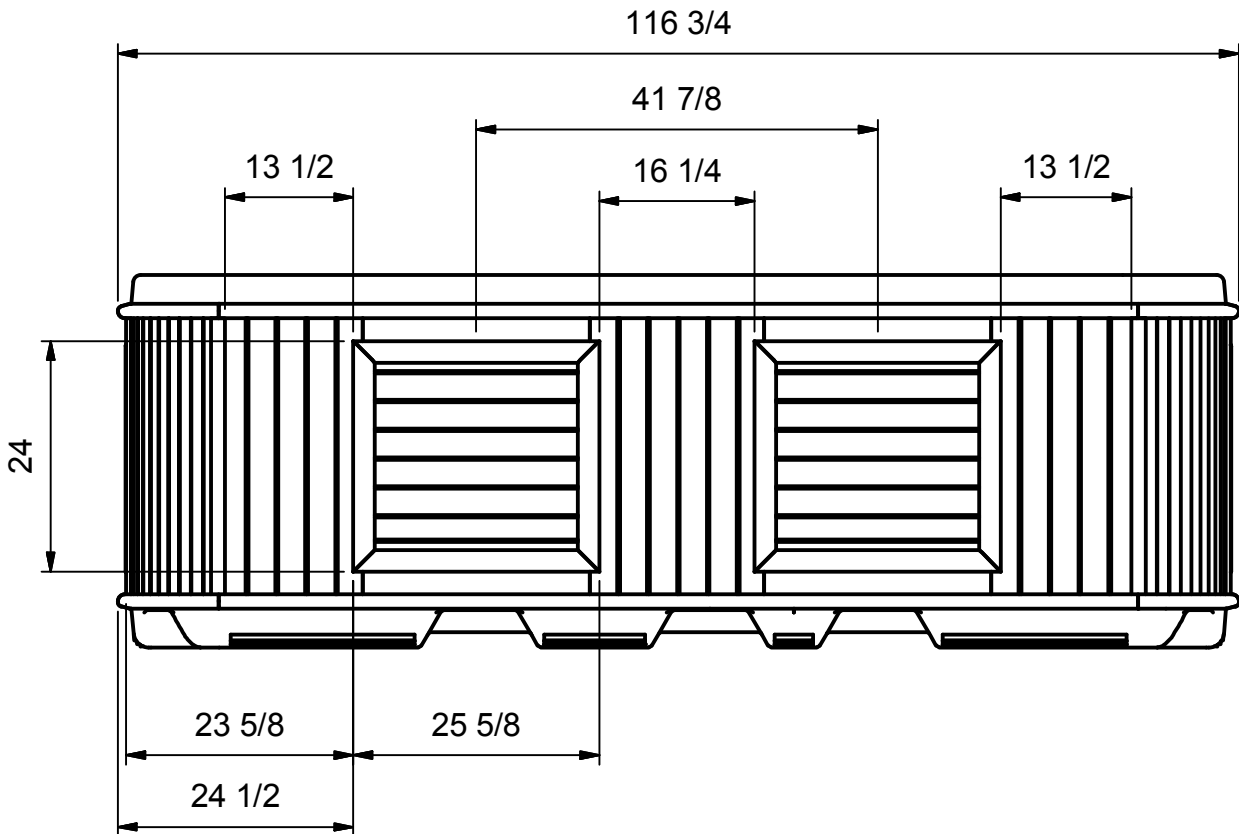

DIMENSIONS IN INCHES

*** DIMENSIONS ARE APPROXIMATE ***

DRAWN JLT	3/23/2016	Blue Falls Manufacturing Ltd.		
CHECKED		TITLE		
QA		SUMMIT XL SHELL_CABINET_FLOOR DIMENSIONS (in)		
MFG		SIZE	DWG NO	REV
APPROVED		A4		
		SCALE		SHEET 1 OF 4

DIMENSIONS IN INCHES

*** DIMENSIONS ARE APPROXIMATE ***

DRAWN JLT	3/23/2016	Blue Falls Manufacturing Ltd.		
CHECKED		TITLE		
QA		SUMMIT XL SHELL_CABINET_FLOOR DIMENSIONS (in)		
MFG		SIZE	DWG NO	REV
APPROVED		A4		
		SCALE		SHEET 2 OF 4

SUMMIT XL FLOOR LONG SIDE

DIMENSIONS IN INCHES

*** DIMENSIONS ARE APPROXIMATE ***

DRAWN JLT	3/23/2016	Blue Falls Manufacturing Ltd.		
CHECKED		TITLE		
QA		SUMMIT XL SHELL_CABINET_FLOOR DIMENSIONS (in)		
MFG		SIZE	DWG NO	REV
APPROVED		A4		
		SCALE		SHEET 3 OF 4

SUMMIT XL FLOOR SHORT SIDE

DIMENSIONS IN INCHES

*** DIMENSIONS ARE APPROXIMATE ***

DRAWN JLT	3/23/2016	Blue Falls Manufacturing Ltd.		
CHECKED				
QA		TITLE		
MFG		SUMMIT XL SHELL_CABINET_FLOOR DIMENSIONS (in)		
APPROVED		SIZE	DWG NO	REV
		A4		
		SCALE		SHEET 4 OF 4